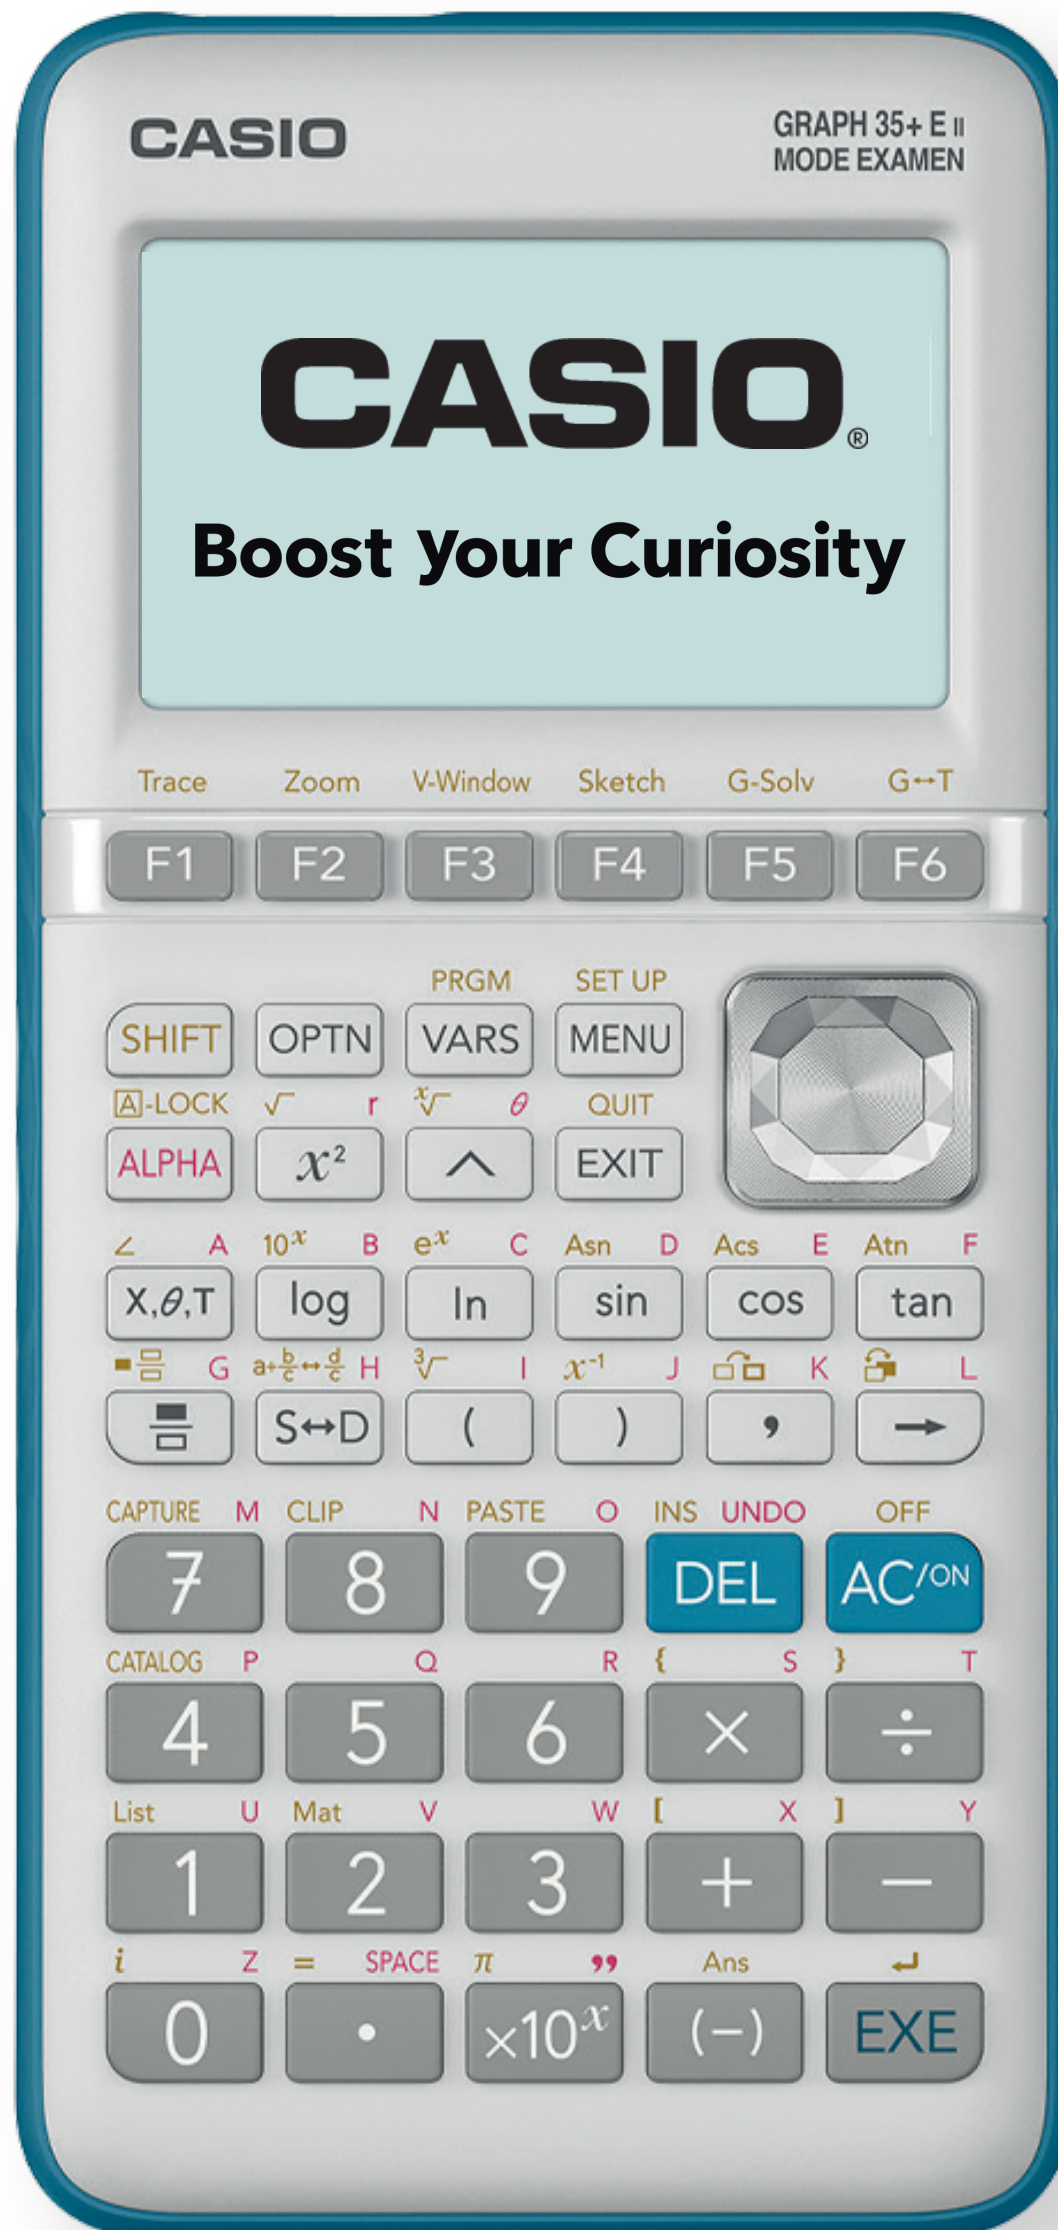

SECUNDAIRE REKENMACHINE

GRAPH 35+E II

education-belgium@casio.be

www.casio-education.be